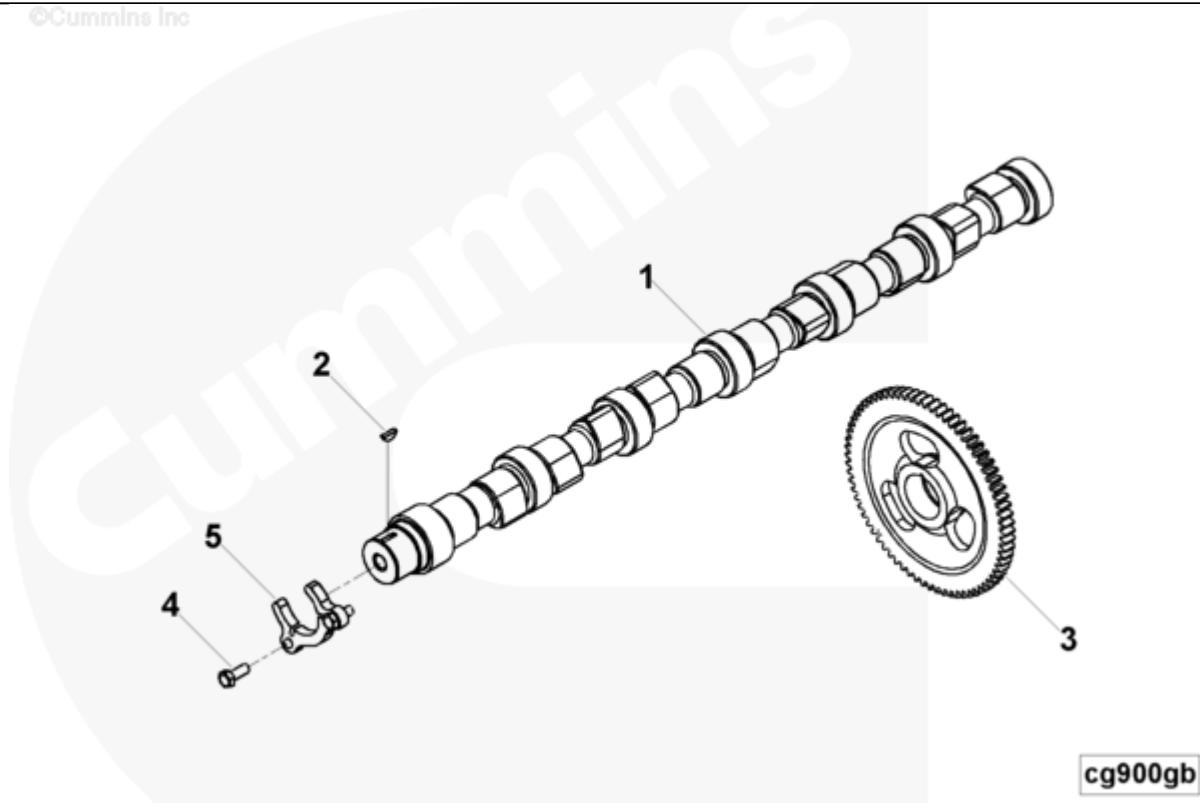

Parts Catalog - Option Detail

Electronic Parts Catalog - Option Detail				
Option	Group	Graphic	Film Card	Date
PP2960	01.07	cg900gb	Z	07-FEB-01
Engines	6C8.3, C GAS PLUS CM556, G8.3, G8.3 CM558, GTA8.3 CM558, ISC CM2150, ISC CM554, ISC CM850, ISC8.3 CM2250, ISC8.3 G CM2180 C101, ISL CM2150, ISL CM554, ISL CM850, ISL G CM2180, ISL8.9 CM2150 L110, ISL8.9 CM2880 L112, ISL9 CM2150 SN, ISL9 CM2250, ISL9 CM2350 L101, ISL9 CM2350 L111, ISLE4 CM850, L GAS PLUS CM556, L8.9, L8.9 L121, L8.9G CMOH2.0 L125B, L9 CM2350 L116B, L9 CM2350 L119B, L9 CM2350 L120C, L9 CM2350 L123B, L9.3 L105, L9.5 L117, L9N CM2380 L124B, QSC8.3 CM2250, QSC8.3 CM2880 C102, QSC8.3 CM554, QSC8.3 CM850(CM2850), QSL9 CM2250, QSL9 CM2250 L115, QSL9 CM2350 L102, QSL9 CM2350 L107, QSL9 CM2350 L118, QSL9 CM2350 L122, QSL9 CM554, QSL9 CM850(CM2850), QSL9 G CM558, QSL9 M CM2250 L106, QSL9.3 CM2880 L113			

Cummins Inc

[SMALL](#) | [MEDIUM](#) | [LARGE](#)

Cart	Ref No	Part Number	Part Description	Required	Remarks
<input type="button" value="View My Cart"/>					
		PP2960	Camshaft		
					CPL #2960
<input type="checkbox"/>	1	3923478	Camshaft	1	
<input type="checkbox"/>	2	3902332	Plain Woodruff Key	1	

<input type="checkbox"/>	3	3918777	Camshaft Gear	1	
<input type="checkbox"/>	4	3900227	Hexagon Head Cap Screw	2	M8 X 1.25 X 22.
<input type="checkbox"/>	5	3927155	Camshaft Thrust Support	1	

© 2019 Cummins Inc., Box 3005, Columbus, IN 47202-3005 U.S.A.
Terms of Use and Disclaimers | Recommended System Requirements
Need Assistance? Please click on the Contact Us button in the top right corner of any page.